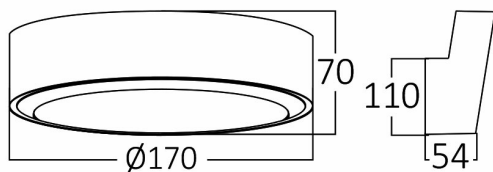

Braytron

PRODUCT DATASHEET

MODEL NO BG38-00702

DESCRIPTION BRY-WALLS-D-RND-GRY-12W-3000K-IP65-WALL LIGHT

BRAYTRON SRL

Bulaverdul iuliu maniu, Nr.616, Sector 6, 061129, Bucuresti-ROMANIA

info@braytron.com

www.braytron.com

Page 1-2