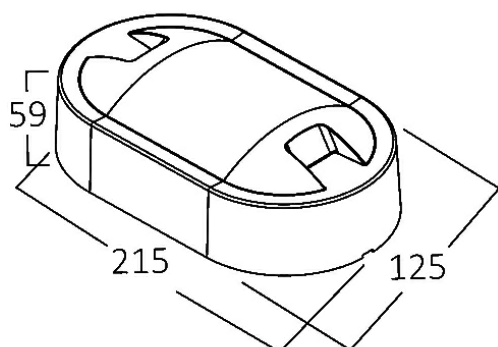

Braytron

PRODUCT DATASHEET

MODEL NO BG38-00912

DESCRIPTION BRY-WALLS-D-ELP-GRY-15W-4000K-IP65-WALL LIGHT

BRAYTRON SRL

Bulaverdul iuliu maniu, Nr.616, Sector 6, 061129, Bucuresti-ROMANIA

info@braytron.com

www.braytron.com