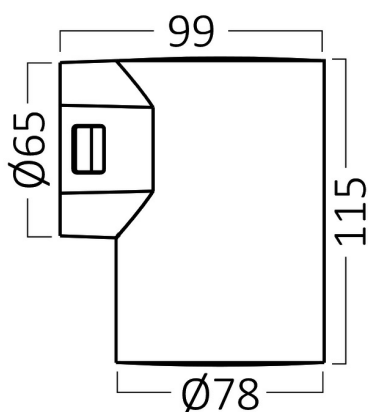

Braytron

PRODUCT DATASHEET

MODEL NO BG38-02482

DESCRIPTION BRY-VEKTA-D-WL.1-GRY-1x9W-3IN1-IP65-WALL LIGHT

BRAYTRON SRL

Bulaverdul iuliu maniu, Nr.616, Sector 6, 061129, Bucuresti-ROMANIA

info@braytron.com

www.braytron.com

General Characteristics

Model No	:	BG38-02482
Main Family	:	Outdoor Lighting
Sub Family	:	LED Wall Light
Type	:	Wall
Body Color	:	Grey
Lamp Shape	:	Directional
Dimmable	:	Not-Dimmable
Light Source	:	LED
Warranty	:	2 years
Class	:	Class II
IP	:	IP65
IK	:	IK08

Electrical Characteristics

Lifetime (at 2.7 h/day)	:	20000 h
Voltage	:	220-240V
Power Factor	:	>0,5
Material	:	PC
Working Temperature	:	20°C + 40°C
Frequency	:	50-60 Hz

Package Informations

N.W.	:	4,5 kgs
G.W.	:	6,5 kgs
PCS/CTN	:	20 PCS
Length	:	565 mm
Width	:	195 mm
Height	:	280 mm
EAN	:	5949097736179

Lamp Characteristics

Wattage	:	1x9 w
Color Temperature	:	3IN1
Quse Lumen	:	720 lm
Color Rendering Index (CRI)	:	>80
Energy Efficiency Level	:	F
Beam Angle	:	38°

Lamp Dimensions & Weight

Diameter	:	78 mm
P. Width	:	99 mm
P. Height	:	115 mm
Weight	:	225 gr