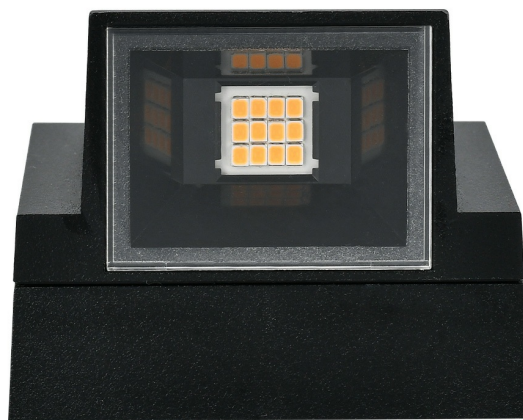

Braytron

PRODUCT DATASHEET

MODEL NO BG38-02601

DESCRIPTION BRY-VEKTA-C-WL.1-BLC-1x6W-3000K-IP65-WALL LIGHT

BRAYTRON SRL

Bulaverdul iuliu maniu, Nr.616, Sector 6, 061129, Bucuresti-ROMANIA

info@braytron.com

www.braytron.com

General Characteristics

Model No	:	BG38-02601
Main Family	:	Outdoor Lighting
Sub Family	:	LED Wall Light
Type	:	Wall
Body Color	:	Black
Lamp Shape	:	Directional
Dimmable	:	Not-Dimmable
Light Source	:	LED
Warranty	:	2 years
Class	:	Class II
IP	:	IP65
IK	:	IK08

Lamp Characteristics

Wattage	:	1x6 w
Color Temperature	:	3000K
Quse Lumen	:	480 lm
Color Rendering Index (CRI)	:	>80
Energy Efficiency Level	:	F
Beam Angle	:	60°
Color Category	:	Warm White

Lamp Dimensions & Weight

P. Length	:	78 mm
P. Width	:	75 mm
P. Height	:	64 mm
Weight	:	119 gr