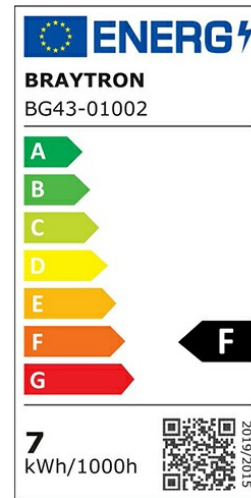

Braytron

PRODUCT DATASHEET

MODEL NO BG43-01002

DESCRIPTION BRY-TARUS-WLS-7W-SNS-3000K-IP54-WALL LIGHT

BRAYTRON SRL

Bulaverdul iuliu maniu, Nr.616, Sector 6, 061129, Bucuresti-ROMANIA

info@braytron.com

www.braytron.com

General Characteristics

Model No	:	BG43-01002
Main Family	:	Outdoor Lighting
Sub Family	:	LED Wall Light
Type	:	Wall
Body Color	:	Grey
Lamp Shape	:	Non-Directional
Dimmable	:	Not-Dimmable
Light Source	:	LED
Warranty	:	3 years
Class	:	Class I
IP	:	IP54
IK	:	IK08

Electrical Characteristics

Lifetime (at 2.7 h/day)	:	20000 h
Voltage	:	220-240V
Power Factor	:	>0,5
Material	:	Aluminium
Working Temperature	:	20°C + 40°C
Frequency	:	50-60 Hz

Package Informations

N.W.	:	14,9 kgs
G.W.	:	17,3 kgs
PCS/CTN	:	16 PCS
Length	:	560 mm
Width	:	350 mm
Height	:	300 mm
EAN	:	5949097705588

Lamp Characteristics

Wattage	:	7 w
Color Temperature	:	3000K
Quse Lumen	:	600 lm
Color Rendering Index (CRI)	:	>80
Energy Efficiency Level	:	F
Beam Angle	:	120°
Color Category	:	Warm White

Lamp Dimensions & Weight