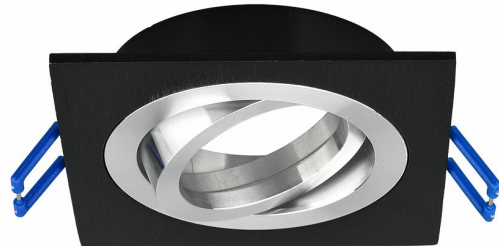

Braytron

PRODUCT DATASHEET

MODEL NO

BH03-00111

DESCRIPTION

BRY-SPOTTI-S-SQR-1D-BLC-SPOTLIGHT

BRAYTRON SRL

Bulaverdul iuliu maniu, Nr.616, Sector 6, 061129, Bucuresti-ROMANIA

info@braytron.com

www.braytron.com

Page 1-2

General Characteristics

Model No	:	BH03-00111
Main Family	:	Indoor Lighting
Sub Family	:	GU10 Recessed Spotlight
Type	:	Spotlight
Body Color	:	Black-Silver
Lamp Shape	:	N/A
Warranty	:	2 years
IP	:	IP20

Electrical Characteristics

Material	:	Aluminium
Working Temperature	:	20°C + 40°C

Package Informations

N.W.	:	4,15 kgs
G.W.	:	5,76 kgs
PCS/CTN	:	50 PCS
Length	:	615 mm
Width	:	220 mm
Height	:	210 mm
EAN	:	5949097705168

Lamp Characteristics

Wattage	:	Max 1x35 w
---------	---	------------

Lamp Dimensions & Weight

P. Length	:	92 mm
P. Width	:	92 mm
P. Height	:	25 mm
Cutout	:	80 mm
Weight	:	83 gr