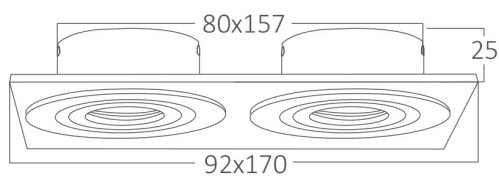

Braytron

PRODUCT DATASHEET

MODEL NO

BH03-00121

DESCRIPTION

BRY-SPOTTI-S-SQR-2D-BLC-SPOTLIGHT

BRAYTRON SRL

Bulaverdul iuliu maniu, Nr.616, Sector 6, 061129, Bucuresti-ROMANIA

info@braytron.com

www.braytron.com

Page 1-2

General Characteristics

Model No	:	BH03-00121
Main Family	:	Indoor Lighting
Sub Family	:	GU10 Recessed Spotlight
Type	:	Spotlight
Body Color	:	Black-Silver
Lamp Shape	:	N/A
Warranty	:	2 years
IP	:	IP20

Electrical Characteristics

Material	:	Aluminium
Working Temperature	:	20°C + 40°C

Package Informations

N.W.	:	3,8 kgs
G.W.	:	5 kgs
PCS/CTN	:	20 PCS
Length	:	465 mm
Width	:	195 mm
Height	:	250 mm
EAN	:	5949097705182

Lamp Characteristics

Wattage	:	Max 2x35 w
---------	---	------------

Lamp Dimensions & Weight

P. Length	:	170 mm
P. Width	:	92 mm
P. Height	:	25 mm
Cutout	:	80x157 mm
Weight	:	190 gr