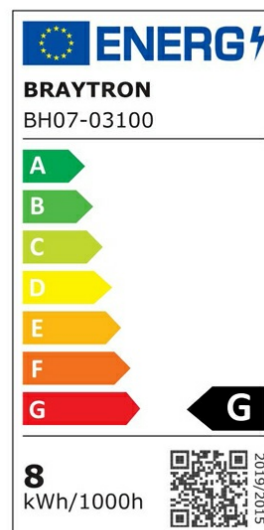

## PRODUCT DATASHEET

MODEL NO BH07-03100

DESCRIPTION BRY-AVVA-WL02-8W-SQR-WHT-3000K-WALL LIGHT

BRAYTRON SRL

Bulaverdul iuliu maniu, Nr.616, Sector 6, 061129, Bucuresti-ROMANIA

info@braytron.com

www.braytron.com

### General Characteristics

Model No	:	BH07-03100
Main Family	:	Decorative LED
Sub Family	:	LED Wall Light
Type	:	Wall
Body Color	:	White
Lamp Shape	:	Directional
Dimmable	:	Not-Dimmable
Light Source	:	LED
Warranty	:	2 years
Class	:	Class I
IP	:	IP20

### Electrical Characteristics

Lifetime (at 2.7 h/day)	:	20000 h
Voltage	:	220-240V
Power Factor	:	>0,5
Material	:	Aluminium
Working Temperature	:	20°C + 40°C
Frequency	:	50-60 Hz

### Lamp Characteristics

Wattage	:	8 w
Color Temperature	:	3000K
Quse Lumen	:	520 lm
Color Rendering Index (CRI)	:	>80
Energy Efficiency Level	:	G
Beam Angle	:	90°
Color Category	:	Warm White