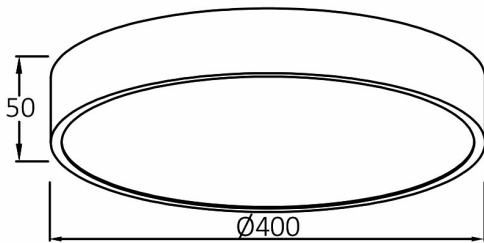

Braytron

PRODUCT DATASHEET

MODEL NO BH16-04181

DESCRIPTION BRY-BLADE-SR-RND-BLC-36W-3IN1-CEILING LIGHT

BRAYTRON SRL

Bulaverdul iuliu maniu, Nr.616, Sector 6, 061129, Bucuresti-ROMANIA

info@braytron.com

www.braytron.com