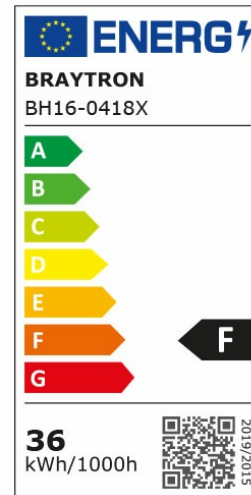

Braytron

PRODUCT DATASHEET

MODEL NO BH16-04181

DESCRIPTION BRY-BLADE-SR-RND-BLC-36W-3IN1-CEILING LIGHT

BRAYTRON SRL

Bulaverdul iuliu maniu, Nr.616, Sector 6, 061129, Bucuresti-ROMANIA

info@braytron.com

www.braytron.com

General Characteristics

Model No	:	BH16-04181
Main Family	:	Decorative LED
Sub Family	:	Ceiling Light Blade
Type	:	Ceiling Light
Body Color	:	Black
Lamp Shape	:	Non-Directional
Dimmable	:	Not-Dimmable
Light Source	:	LED
Warranty	:	3 years
Class	:	Class I
IP	:	IP20

Electrical Characteristics

Lifetime (at 2.7 h/day)	:	20000 h
Voltage	:	220-240V
Power Factor	:	>0,9
Material	:	Metal
Working Temperature	:	20°C + 40°C
Frequency	:	50-60 Hz

Package Informations

N.W.	:	6,75 kgs
G.W.	:	9,25 kgs
PCS/CTN	:	6 PCS
Length	:	465 mm
Width	:	415 mm
Height	:	470 mm
EAN	:	5949097716928

Lamp Characteristics

Wattage	:	36 w
Color Temperature	:	3IN1
Quse Lumen	:	3680 lm
Color Rendering Index (CRI)	:	>80
Energy Efficiency Level	:	F
Beam Angle	:	120°

Lamp Dimensions & Weight

Diameter	:	400 mm
P. Height	:	50 mm
Weight	:	1140 gr