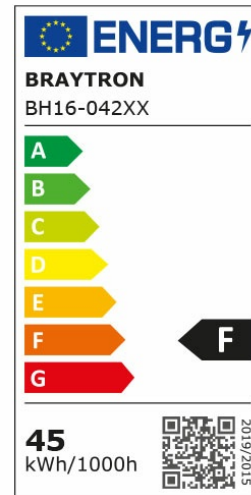

Braytron

PRODUCT DATASHEET

MODEL NO BH16-04280

DESCRIPTION BRY-BLADE-SR-RND-WHT-45W-3IN1-CEILING LIGHT

BRAYTRON SRL

Bulaverdul iuliu maniu, Nr.616, Sector 6, 061129, Bucuresti-ROMANIA

info@braytron.com

www.braytron.com