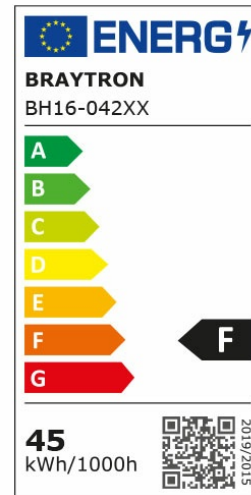

Braytron

PRODUCT DATASHEET

MODEL NO BH16-04290

DESCRIPTION BRY-BLADE-SR-RND-WHT-45W-RMT-CEILING LIGHT

General Characteristics

Model No	:	BH16-04290
Main Family	:	Decorative LED
Sub Family	:	Ceiling Light Blade
Type	:	Ceiling Light
Body Color	:	White
Lamp Shape	:	Non-Directional
Dimmable	:	Dimmable
Light Source	:	LED
Warranty	:	3 years
Class	:	Class I
IP	:	IP20

Electrical Characteristics

Lifetime (at 2.7 h/day)	:	20000 h
Voltage	:	220-240V
Power Factor	:	>0,9
Material	:	Metal
Working Temperature	:	20°C + 40°C
Frequency	:	50-60 Hz

Package Informations

N.W.	:	4,8 kgs
G.W.	:	6,65 kgs
PCS/CTN	:	3 PCS
Length	:	570 mm
Width	:	215 mm
Height	:	570 mm
EAN	:	5949097716959

Lamp Characteristics

Wattage	:	45 w
Color Temperature	:	3IN1
Quse Lumen	:	4650 lm
Color Rendering Index (CRI)	:	>80
Energy Efficiency Level	:	F
Beam Angle	:	120°

Lamp Dimensions & Weight

Diameter	:	500 mm
P. Height	:	50 mm
Weight	:	1600 gr