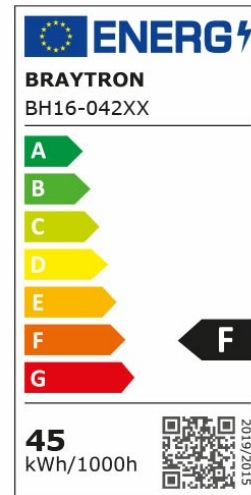

Braytron

PRODUCT DATASHEET

MODEL NO BH16-04291

DESCRIPTION BRY-BLADE-SR-RND-BLC-45W-RMT-CEILING LIGHT

General Characteristics

Model No	:	BH16-04291
Main Family	:	Decorative LED
Sub Family	:	Ceiling Light Blade
Type	:	Ceiling Light
Body Color	:	Black
Lamp Shape	:	Non-Directional
Dimmable	:	Dimmable
Light Source	:	LED
Warranty	:	3 years
Class	:	Class I
IP	:	IP20

Electrical Characteristics

Lifetime (at 2.7 h/day)	:	20000 h
Voltage	:	220-240V
Power Factor	:	>0,9
Material	:	Metal
Working Temperature	:	20°C + 40°C
Frequency	:	50-60 Hz

Package Informations

N.W.	:	4,8 kgs
G.W.	:	6,65 kgs
PCS/CTN	:	3 PCS
Length	:	570 mm
Width	:	215 mm
Height	:	570 mm
EAN	:	5949097716973

Lamp Characteristics

Wattage	:	45 w
Color Temperature	:	3IN1
Quse Lumen	:	4650 lm
Color Rendering Index (CRI)	:	>80
Energy Efficiency Level	:	F
Beam Angle	:	120°

Lamp Dimensions & Weight

Diameter	:	500 mm
P. Height	:	50 mm
Weight	:	1600 gr