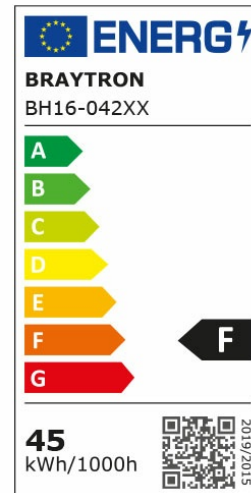

### General Characteristics

Model No	:	BH16-04297
Main Family	:	Decorative LED
Sub Family	:	Ceiling Light Blade
Type	:	Ceiling Light
Body Color	:	Wooden
Lamp Shape	:	Non-Directional
Dimmable	:	Dimmable
Light Source	:	LED
Warranty	:	3 years
Class	:	Class I
IP	:	IP20

### Electrical Characteristics

Lifetime (at 2.7 h/day)	:	20000 h
Voltage	:	220-240V
Power Factor	:	>0,9
Material	:	Metal
Working Temperature	:	20°C + 40°C
Frequency	:	50-60 Hz

### Lamp Characteristics

Wattage	:	45 w
Color Temperature	:	3IN1
Quse Lumen	:	4650 lm
Color Rendering Index (CRI)	:	>80
Energy Efficiency Level	:	F
Beam Angle	:	120°

### Lamp Dimensions & Weight

Diameter	:	500 mm
P. Height	:	50 mm
Weight	:	1600 gr