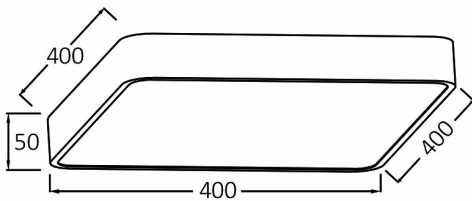

Braytron

PRODUCT DATASHEET

MODEL NO BH16-05180

DESCRIPTION BRY-BLADE-SS-SQR-WHT-36W-3IN1-CEILING LIGHT

BRAYTRON SRL

Bulaverdul iuliu maniu, Nr.616, Sector 6, 061129, Bucuresti-ROMANIA

info@braytron.com

www.braytron.com

General Characteristics

Model No	:	BH16-05180
Main Family	:	Decorative LED
Sub Family	:	Ceiling Light Blade
Type	:	Ceiling Light
Body Color	:	White
Lamp Shape	:	Non-Directional
Dimmable	:	Not-Dimmable
Light Source	:	LED
Warranty	:	3 years
Class	:	Class I
IP	:	IP20

Electrical Characteristics

Lifetime (at 2.7 h/day)	:	20000 h
Voltage	:	220-240V
Power Factor	:	>0,9
Material	:	Metal
Working Temperature	:	20°C + 40°C
Frequency	:	50-60 Hz

Package Informations

N.W.	:	7,8 kgs
G.W.	:	10,02 kgs
PCS/CTN	:	6 PCS
Length	:	465 mm
Width	:	415 mm
Height	:	470 mm
EAN	:	5949097717000

Lamp Characteristics

Wattage	:	36 w
Color Temperature	:	3IN1
Quse Lumen	:	3680 lm
Color Rendering Index (CRI)	:	>80
Energy Efficiency Level	:	F
Beam Angle	:	120°

Lamp Dimensions & Weight

P. Length	:	400 mm
P. Width	:	400 mm
P. Height	:	50 mm
Weight	:	1300 gr