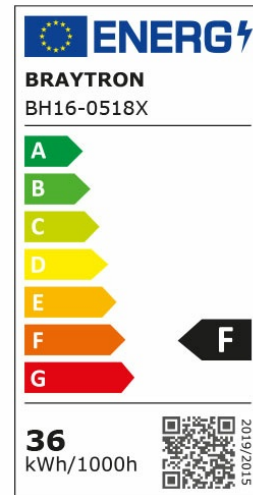

Braytron

PRODUCT DATASHEET

MODEL NO BH16-05180

DESCRIPTION BRY-BLADE-SS-SQR-WHT-36W-3IN1-CEILING LIGHT

BRAYTRON SRL

Bulaverdul iuliu maniu, Nr.616, Sector 6, 061129, Bucuresti-ROMANIA

info@braytron.com

www.braytron.com

General Characteristics

Model No	:	BH16-05180
Main Family	:	Decorative LED
Sub Family	:	Ceiling Light Blade
Type	:	Ceiling Light
Body Color	:	White
Lamp Shape	:	Non-Directional
Dimmable	:	Not-Dimmable
Light Source	:	LED
Warranty	:	3 years
Class	:	Class I
IP	:	IP20

Electrical Characteristics

Lifetime (at 2.7 h/day)	:	20000 h
Voltage	:	220-240V
Power Factor	:	>0,9
Material	:	Metal
Working Temperature	:	20°C + 40°C
Frequency	:	50-60 Hz

Package Informations

N.W.	:	7,8 kgs
G.W.	:	10,02 kgs
PCS/CTN	:	6 PCS
Length	:	465 mm
Width	:	415 mm
Height	:	470 mm
EAN	:	5949097717000

Lamp Characteristics

Wattage	:	36 w
Color Temperature	:	3IN1
Quse Lumen	:	3680 lm
Color Rendering Index (CRI)	:	>80
Energy Efficiency Level	:	F
Beam Angle	:	120°

Lamp Dimensions & Weight

P. Length	:	400 mm
P. Width	:	400 mm
P. Height	:	50 mm
Weight	:	1300 gr