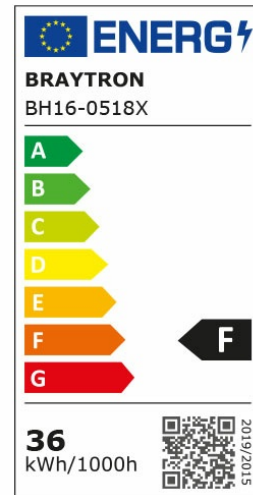

Braytron

PRODUCT DATASHEET

MODEL NO BH16-05181

DESCRIPTION BRY-BLADE-SS-SQR-BLC-36W-3IN1-CEILING LIGHT

BRAYTRON SRL

Bulaverdul iuliu maniu, Nr.616, Sector 6, 061129, Bucuresti-ROMANIA

info@braytron.com

www.braytron.com

Page 1-2

General Characteristics

Model No	:	BH16-05181
Main Family	:	Decorative LED
Sub Family	:	Ceiling Light Blade
Type	:	Ceiling Light
Body Color	:	Black
Lamp Shape	:	Non-Directional
Dimmable	:	Not-Dimmable
Light Source	:	LED
Warranty	:	3 years
Class	:	Class I
IP	:	IP20

Electrical Characteristics

Lifetime (at 2.7 h/day)	:	20000 h
Voltage	:	220-240V
Power Factor	:	>0,9
Material	:	Metal
Working Temperature	:	20°C + 40°C
Frequency	:	50-60 Hz

Package Informations

N.W.	:	7,8 kgs
G.W.	:	10,02 kgs
PCS/CTN	:	6 PCS
Length	:	465 mm
Width	:	415 mm
Height	:	470 mm
EAN	:	5949097717017

Lamp Characteristics

Wattage	:	36 w
Color Temperature	:	3IN1
Quse Lumen	:	3680 lm
Color Rendering Index (CRI)	:	>80
Energy Efficiency Level	:	F
Beam Angle	:	120°

Lamp Dimensions & Weight

P. Length	:	400 mm
P. Width	:	400 mm
P. Height	:	50 mm
Weight	:	1300 gr