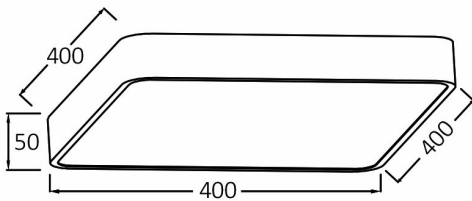

Braytron

PRODUCT DATASHEET

MODEL NO BH16-05181

DESCRIPTION BRY-BLADE-SS-SQR-BLC-36W-3IN1-CEILING LIGHT

BRAYTRON SRL

Bulaverdul iuliu maniu, Nr.616, Sector 6, 061129, Bucuresti-ROMANIA

info@braytron.com

www.braytron.com

Page 1-2

General Characteristics

Model No	:	BH16-05181
Main Family	:	Decorative LED
Sub Family	:	Ceiling Light Blade
Type	:	Ceiling Light
Body Color	:	Black
Lamp Shape	:	Non-Directional
Dimmable	:	Not-Dimmable
Light Source	:	LED
Warranty	:	3 years
Class	:	Class I
IP	:	IP20

Electrical Characteristics

Lifetime (at 2.7 h/day)	:	20000 h
Voltage	:	220-240V
Power Factor	:	>0,9
Material	:	Metal
Working Temperature	:	20°C + 40°C
Frequency	:	50-60 Hz

Package Informations

N.W.	:	7,8 kgs
G.W.	:	10,02 kgs
PCS/CTN	:	6 PCS
Length	:	465 mm
Width	:	415 mm
Height	:	470 mm
EAN	:	5949097717017

Lamp Characteristics

Wattage	:	36 w
Color Temperature	:	3IN1
Quse Lumen	:	3680 lm
Color Rendering Index (CRI)	:	>80
Energy Efficiency Level	:	F
Beam Angle	:	120°

Lamp Dimensions & Weight

P. Length	:	400 mm
P. Width	:	400 mm
P. Height	:	50 mm
Weight	:	1300 gr