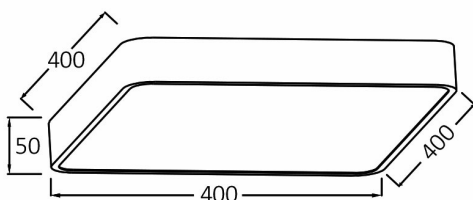

Braytron

PRODUCT DATASHEET

MODEL NO BH16-05187

DESCRIPTION BRY-BLADE-SS-SQR-WDN-36W-3IN1-CEILING LIGHT

BRAYTRON SRL

Bulaverdul iuliu maniu, Nr.616, Sector 6, 061129, Bucuresti-ROMANIA

info@braytron.com

www.braytron.com

General Characteristics

Model No	:	BH16-05187
Main Family	:	Decorative LED
Sub Family	:	Ceiling Light Blade
Type	:	Ceiling Light
Body Color	:	Wooden
Lamp Shape	:	Non-Directional
Dimmable	:	Not-Dimmable
Light Source	:	LED
Warranty	:	3 years
Class	:	Class I
IP	:	IP20

Electrical Characteristics

Lifetime (at 2.7 h/day)	:	20000 h
Voltage	:	220-240V
Power Factor	:	>0,9
Material	:	Metal
Working Temperature	:	20°C + 40°C
Frequency	:	50-60 Hz

Package Informations

N.W.	:	7,8 kgs
G.W.	:	10,02 kgs
PCS/CTN	:	6 PCS
Length	:	465 mm
Width	:	415 mm
Height	:	470 mm
EAN	:	5949097717024

Lamp Characteristics

Wattage	:	36 w
Color Temperature	:	3IN1
Quse Lumen	:	3680 lm
Color Rendering Index (CRI)	:	>80
Energy Efficiency Level	:	F
Beam Angle	:	120°

Lamp Dimensions & Weight

P. Length	:	400 mm
P. Width	:	400 mm
P. Height	:	50 mm
Weight	:	1300 gr