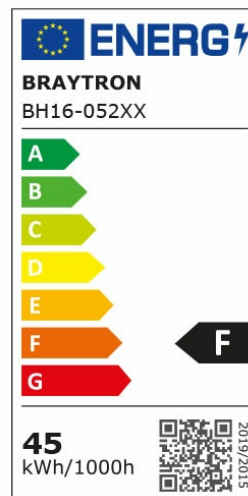

Braytron

PRODUCT DATASHEET

MODEL NO BH16-05280

DESCRIPTION BRY-BLADE-SS-SQR-WHT-45W-3IN1-CEILING LIGHT

BRAYTRON SRL

Bulaverdul iuliu maniu, Nr.616, Sector 6, 061129, Bucuresti-ROMANIA

info@braytron.com

www.braytron.com

General Characteristics

Model No	:	BH16-05280
Main Family	:	Decorative LED
Sub Family	:	Ceiling Light Blade
Type	:	Ceiling Light
Body Color	:	White
Lamp Shape	:	Non-Directional
Dimmable	:	Not-Dimmable
Light Source	:	LED
Warranty	:	3 years
Class	:	Class I
IP	:	IP20

Electrical Characteristics

Lifetime (at 2.7 h/day)	:	20000 h
Voltage	:	220-240V
Power Factor	:	>0,9
Material	:	Metal
Working Temperature	:	20°C + 40°C
Frequency	:	50-60 Hz

Package Informations

N.W.	:	5,4 kgs
G.W.	:	7,4 kgs
PCS/CTN	:	3 PCS
Length	:	570 mm
Width	:	215 mm
Height	:	570 mm
EAN	:	5949097717031

Lamp Characteristics

Wattage	:	45 w
Color Temperature	:	3IN1
Quse Lumen	:	4650 lm
Color Rendering Index (CRI)	:	>80
Energy Efficiency Level	:	F
Beam Angle	:	120°

Lamp Dimensions & Weight

P. Length	:	500 mm
P. Width	:	500 mm
P. Height	:	50 mm
Weight	:	1800 gr