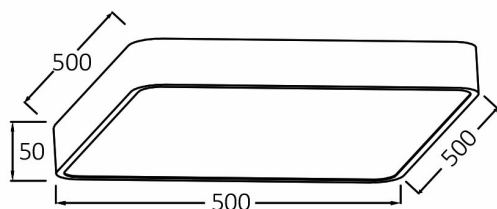

Braytron

PRODUCT DATASHEET

MODEL NO BH16-05280

DESCRIPTION BRY-BLADE-SS-SQR-WHT-45W-3IN1-CEILING LIGHT

BRAYTRON SRL

Bulaverdul iuliu maniu, Nr.616, Sector 6, 061129, Bucuresti-ROMANIA

info@braytron.com

www.braytron.com

General Characteristics

Model No	:	BH16-05280
Main Family	:	Decorative LED
Sub Family	:	Ceiling Light Blade
Type	:	Ceiling Light
Body Color	:	White
Lamp Shape	:	Non-Directional
Dimmable	:	Not-Dimmable
Light Source	:	LED
Warranty	:	3 years
Class	:	Class I
IP	:	IP20

Electrical Characteristics

Lifetime (at 2.7 h/day)	:	20000 h
Voltage	:	220-240V
Power Factor	:	>0,9
Material	:	Metal
Working Temperature	:	20°C + 40°C
Frequency	:	50-60 Hz

Package Informations

N.W.	:	5,4 kgs
G.W.	:	7,4 kgs
PCS/CTN	:	3 PCS
Length	:	570 mm
Width	:	215 mm
Height	:	570 mm
EAN	:	5949097717031

Lamp Characteristics

Wattage	:	45 w
Color Temperature	:	3IN1
Quse Lumen	:	4650 lm
Color Rendering Index (CRI)	:	>80
Energy Efficiency Level	:	F
Beam Angle	:	120°

Lamp Dimensions & Weight

P. Length	:	500 mm
P. Width	:	500 mm
P. Height	:	50 mm
Weight	:	1800 gr