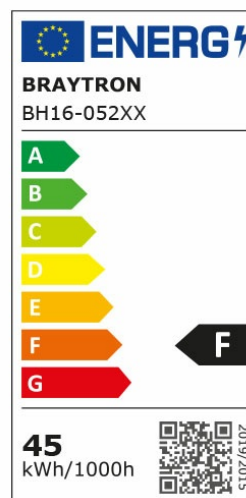

Braytron

PRODUCT DATASHEET

MODEL NO BH16-05287

DESCRIPTION BRY-BLADE-SS-SQR-WDN-45W-3IN1-CEILING LIGHT

BRAYTRON SRL

Bulaverdul iuliu maniu, Nr.616, Sector 6, 061129, Bucuresti-ROMANIA

info@braytron.com

www.braytron.com

General Characteristics

Model No	:	BH16-05287
Main Family	:	Decorative LED
Sub Family	:	Ceiling Light Blade
Type	:	Ceiling Light
Body Color	:	Wooden
Lamp Shape	:	Non-Directional
Dimmable	:	Not-Dimmable
Light Source	:	LED
Warranty	:	3 years
Class	:	Class I
IP	:	IP20

Electrical Characteristics

Lifetime (at 2.7 h/day)	:	20000 h
Voltage	:	220-240V
Power Factor	:	>0,9
Material	:	Metal
Working Temperature	:	20°C + 40°C
Frequency	:	50-60 Hz

Package Informations

N.W.	:	5,4 kgs
G.W.	:	7,4 kgs
PCS/CTN	:	3 PCS
Length	:	570 mm
Width	:	215 mm
Height	:	570 mm
EAN	:	5949097717079

Lamp Characteristics

Wattage	:	45 w
Color Temperature	:	3IN1
Quse Lumen	:	4650 lm
Color Rendering Index (CRI)	:	>80
Energy Efficiency Level	:	F
Beam Angle	:	120°

Lamp Dimensions & Weight

P. Length	:	500 mm
P. Width	:	500 mm
P. Height	:	50 mm
Weight	:	1800 gr