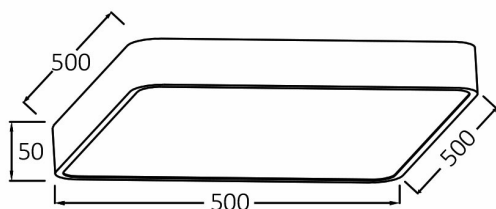

Braytron

PRODUCT DATASHEET

MODEL NO BH16-05287

DESCRIPTION BRY-BLADE-SS-SQR-WDN-45W-3IN1-CEILING LIGHT

BRAYTRON SRL

Bulaverdul iuliu maniu, Nr.616, Sector 6, 061129, Bucuresti-ROMANIA

info@braytron.com

www.braytron.com

General Characteristics

Model No	:	BH16-05287
Main Family	:	Decorative LED
Sub Family	:	Ceiling Light Blade
Type	:	Ceiling Light
Body Color	:	Wooden
Lamp Shape	:	Non-Directional
Dimmable	:	Not-Dimmable
Light Source	:	LED
Warranty	:	3 years
Class	:	Class I
IP	:	IP20

Electrical Characteristics

Lifetime (at 2.7 h/day)	:	20000 h
Voltage	:	220-240V
Power Factor	:	>0,9
Material	:	Metal
Working Temperature	:	20°C + 40°C
Frequency	:	50-60 Hz

Package Informations

N.W.	:	5,4 kgs
G.W.	:	7,4 kgs
PCS/CTN	:	3 PCS
Length	:	570 mm
Width	:	215 mm
Height	:	570 mm
EAN	:	5949097717079

Lamp Characteristics

Wattage	:	45 w
Color Temperature	:	3IN1
Quse Lumen	:	4650 lm
Color Rendering Index (CRI)	:	>80
Energy Efficiency Level	:	F
Beam Angle	:	120°

Lamp Dimensions & Weight

P. Length	:	500 mm
P. Width	:	500 mm
P. Height	:	50 mm
Weight	:	1800 gr