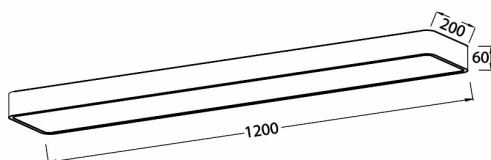

Braytron

PRODUCT DATASHEET

MODEL NO BH16-08280

DESCRIPTION BRY-BLADE-LN-RCT-WHT-45W-3IN1-CEILING LIGHT

BRAYTRON SRL

Bulaverdul iuliu maniu, Nr.616, Sector 6, 061129, Bucuresti-ROMANIA

info@braytron.com

www.braytron.com