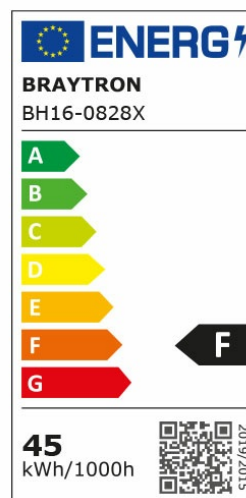

Braytron

PRODUCT DATASHEET

MODEL NO BH16-08280

DESCRIPTION BRY-BLADE-LN-RCT-WHT-45W-3IN1-CEILING LIGHT

BRAYTRON SRL

Bulaverdul iuliu maniu, Nr.616, Sector 6, 061129, Bucuresti-ROMANIA

info@braytron.com

www.braytron.com

General Characteristics

Model No	:	BH16-08280
Main Family	:	Decorative LED
Sub Family	:	Ceiling Light Blade
Type	:	Ceiling Light
Body Color	:	White
Lamp Shape	:	Non-Directional
Dimmable	:	Not-Dimmable
Light Source	:	LED
Warranty	:	3 years
Class	:	Class I
IP	:	IP20

Electrical Characteristics

Lifetime (at 2.7 h/day)	:	20000 h
Voltage	:	220-240V
Power Factor	:	>0,9
Material	:	Metal
Working Temperature	:	20°C + 40°C
Frequency	:	50-60 Hz

Package Informations

N.W.	:	8,2 kgs
G.W.	:	11 kgs
PCS/CTN	:	4 PCS
Length	:	1265 mm
Width	:	315 mm
Height	:	275 mm
EAN	:	5949097717277

Lamp Characteristics

Wattage	:	45 w
Color Temperature	:	3IN1
Quse Lumen	:	4650 lm
Color Rendering Index (CRI)	:	>80
Energy Efficiency Level	:	F
Beam Angle	:	120°

Lamp Dimensions & Weight

P. Length	:	1200 mm
P. Width	:	200 mm
P. Height	:	60 mm
Weight	:	2050 gr