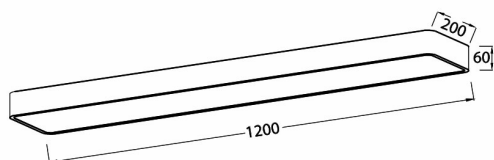

Braytron

PRODUCT DATASHEET

MODEL NO BH16-08281

DESCRIPTION BRY-BLADE-LN-RCT-BLC-45W-3IN1-CEILING LIGHT

BRAYTRON SRL

Bulaverdul iuliu maniu, Nr.616, Sector 6, 061129, Bucuresti-ROMANIA

info@braytron.com

www.braytron.com