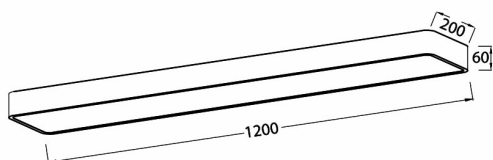

Braytron

PRODUCT DATASHEET

MODEL NO BH16-08287

DESCRIPTION BRY-BLADE-LN-RCT-WDN-45W-3IN1-CEILING LIGHT

BRAYTRON SRL

Bulaverdul iuliu maniu, Nr.616, Sector 6, 061129, Bucuresti-ROMANIA

info@braytron.com

www.braytron.com